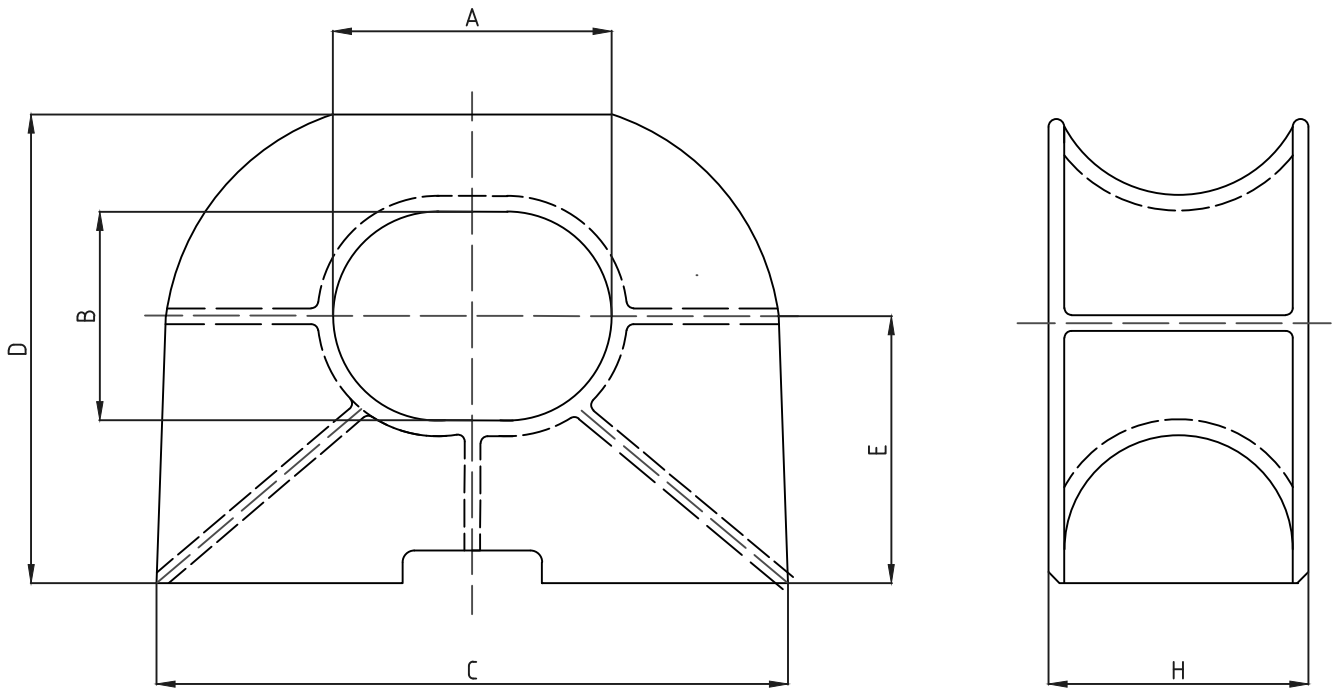

# EU Deck Chocks

Deck Chock EU-type  
 Material: ZG230-450  
 Finish: sand blasted + primer

Nominal Size (mm)	Dimensions						SWL (T)	Mass (kgs)
	A	B	C	D	E	H		
600x450	600	450	1360	1000	575	560	102	680
600x450	600	450	1360	1000	575	560	204	750

Dimensions in mm, alterations may occur.